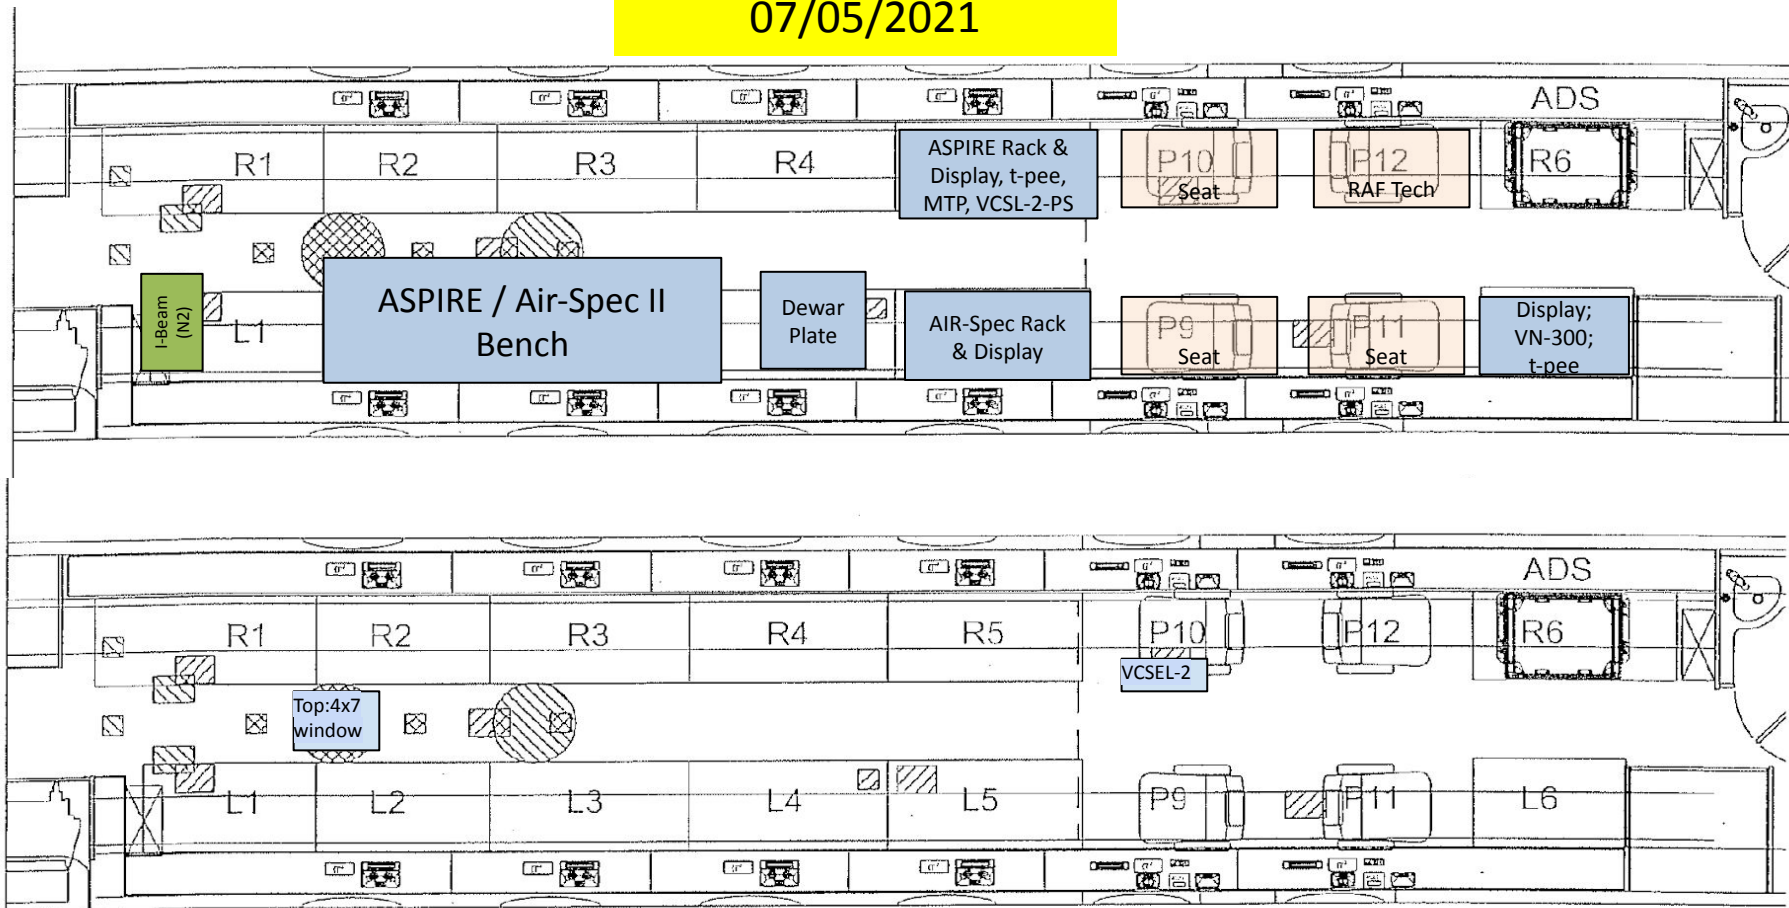

ASPIRE-Test Cabin Layout 07/05/2021

- ASPIRE view windows: L2 front left side window and upper large viewport with “lasagna pan” sapphire window on the left side
- Regular GV window will be used in addition to the zenith optical port
- VCSEL-2: aperture above P10 seat
- Wings: MTP-RWO