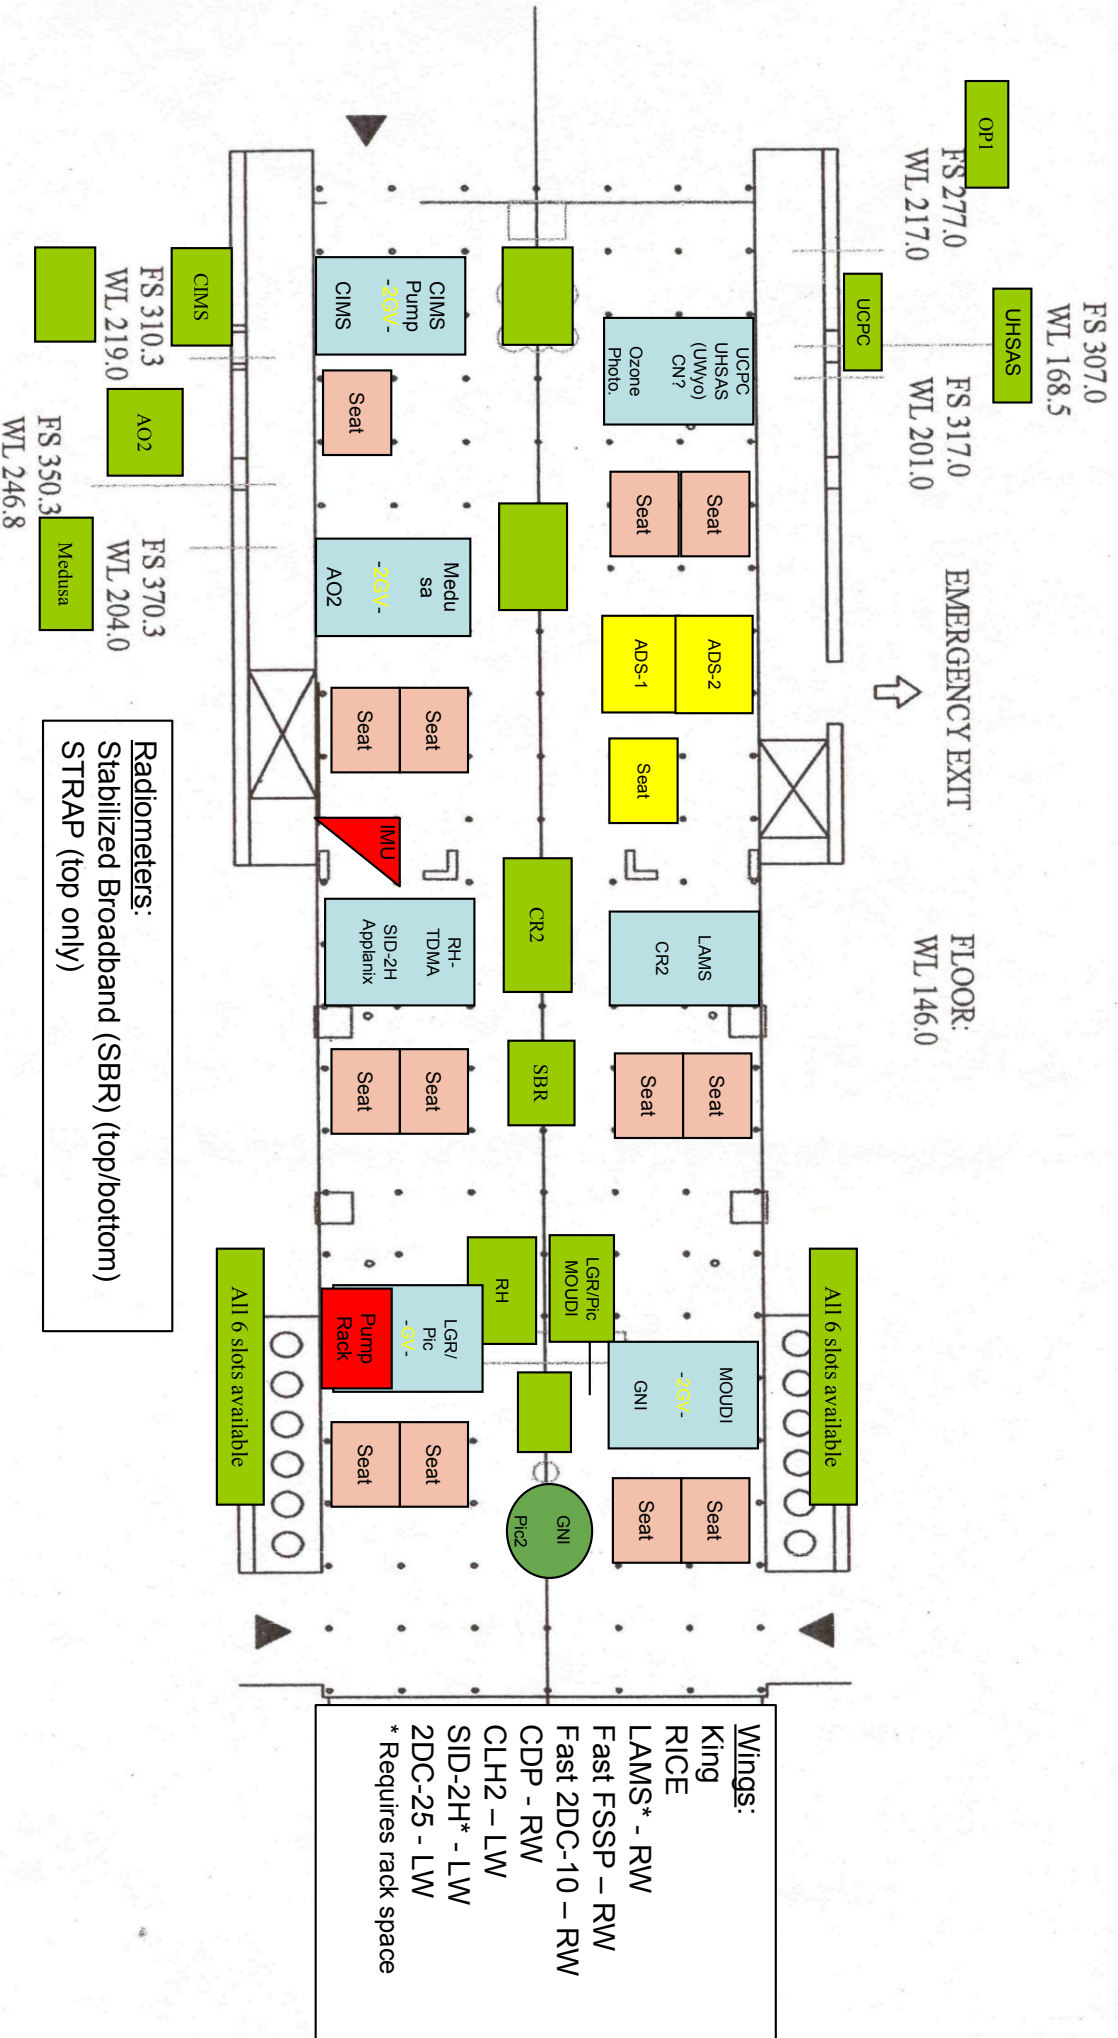

# C-130 LAYOUT FOR ARISTO

## 7/17/2015

**Radiometers:**  
 Stabilized Broadband (SBR) (top/bottom)  
 STRAP (top only)

- Wings:**
- King
  - RICE
  - LAMS\* - RW
  - Fast FSSP - RW
  - Fast 2DC-10 - RW
  - CDP - RW
  - CLH2 - LW
  - SID-2H\* - LW
  - 2DC-25 - LW
- \* Requires rack space